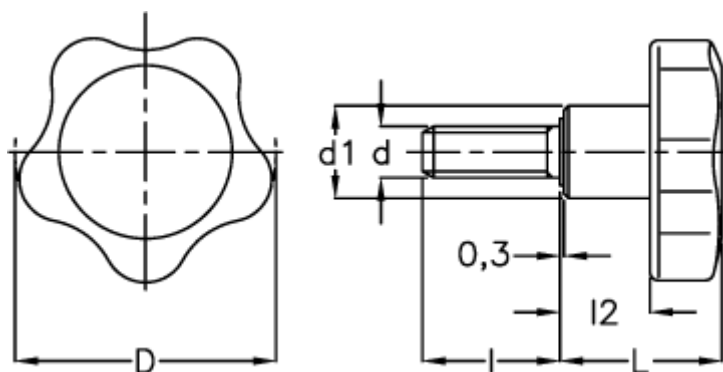

Data Sheet

Article number: 2302166366
Description: E+G Lobe knobs
VC.692/40 p-M8x40

Measures

D = 40
d1 = 15
d 6g = M8
l = 40
L = 26
l2 = 14